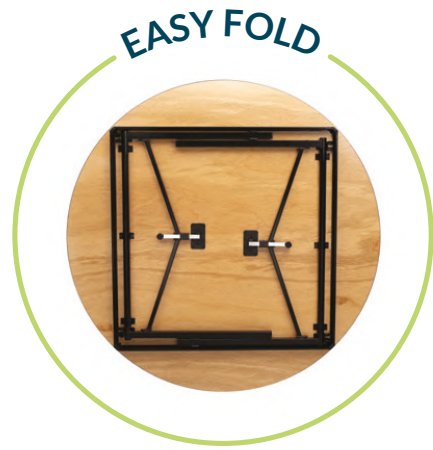

MAX SEATING™ FOLDING TABLES

 **MAX SEATING**

 **DESIGN**

 **STRENGTH**

**Patented Structure Enables
Comfortable Seating on All Sides
and Ends of the Table without
any Leg Obstructions.**

Use with our Compact Wood Bench

DINING

SEMINAR

MULTI-PURPOSE

MAX SEATING™ SPECIFICATIONS

Features

16-Gauge C-Channel Frame

2-Point Welded Leg Brace

14-Gauge 1.25" Square Leg Tubing Legs